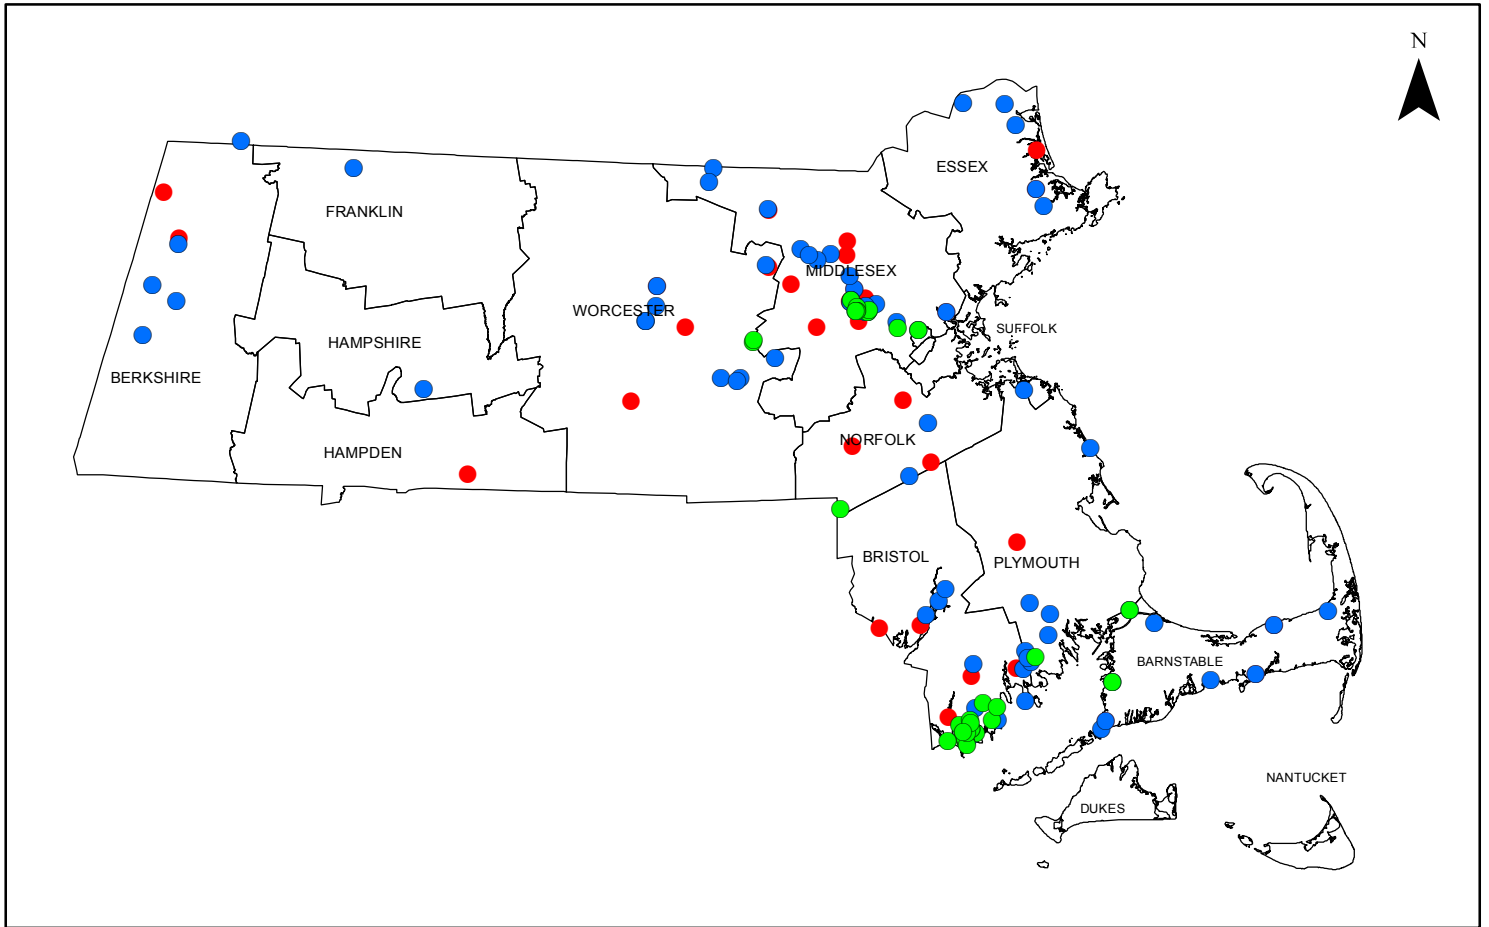

Big Barn Study Sites 2012-2014

0 25 50 Miles